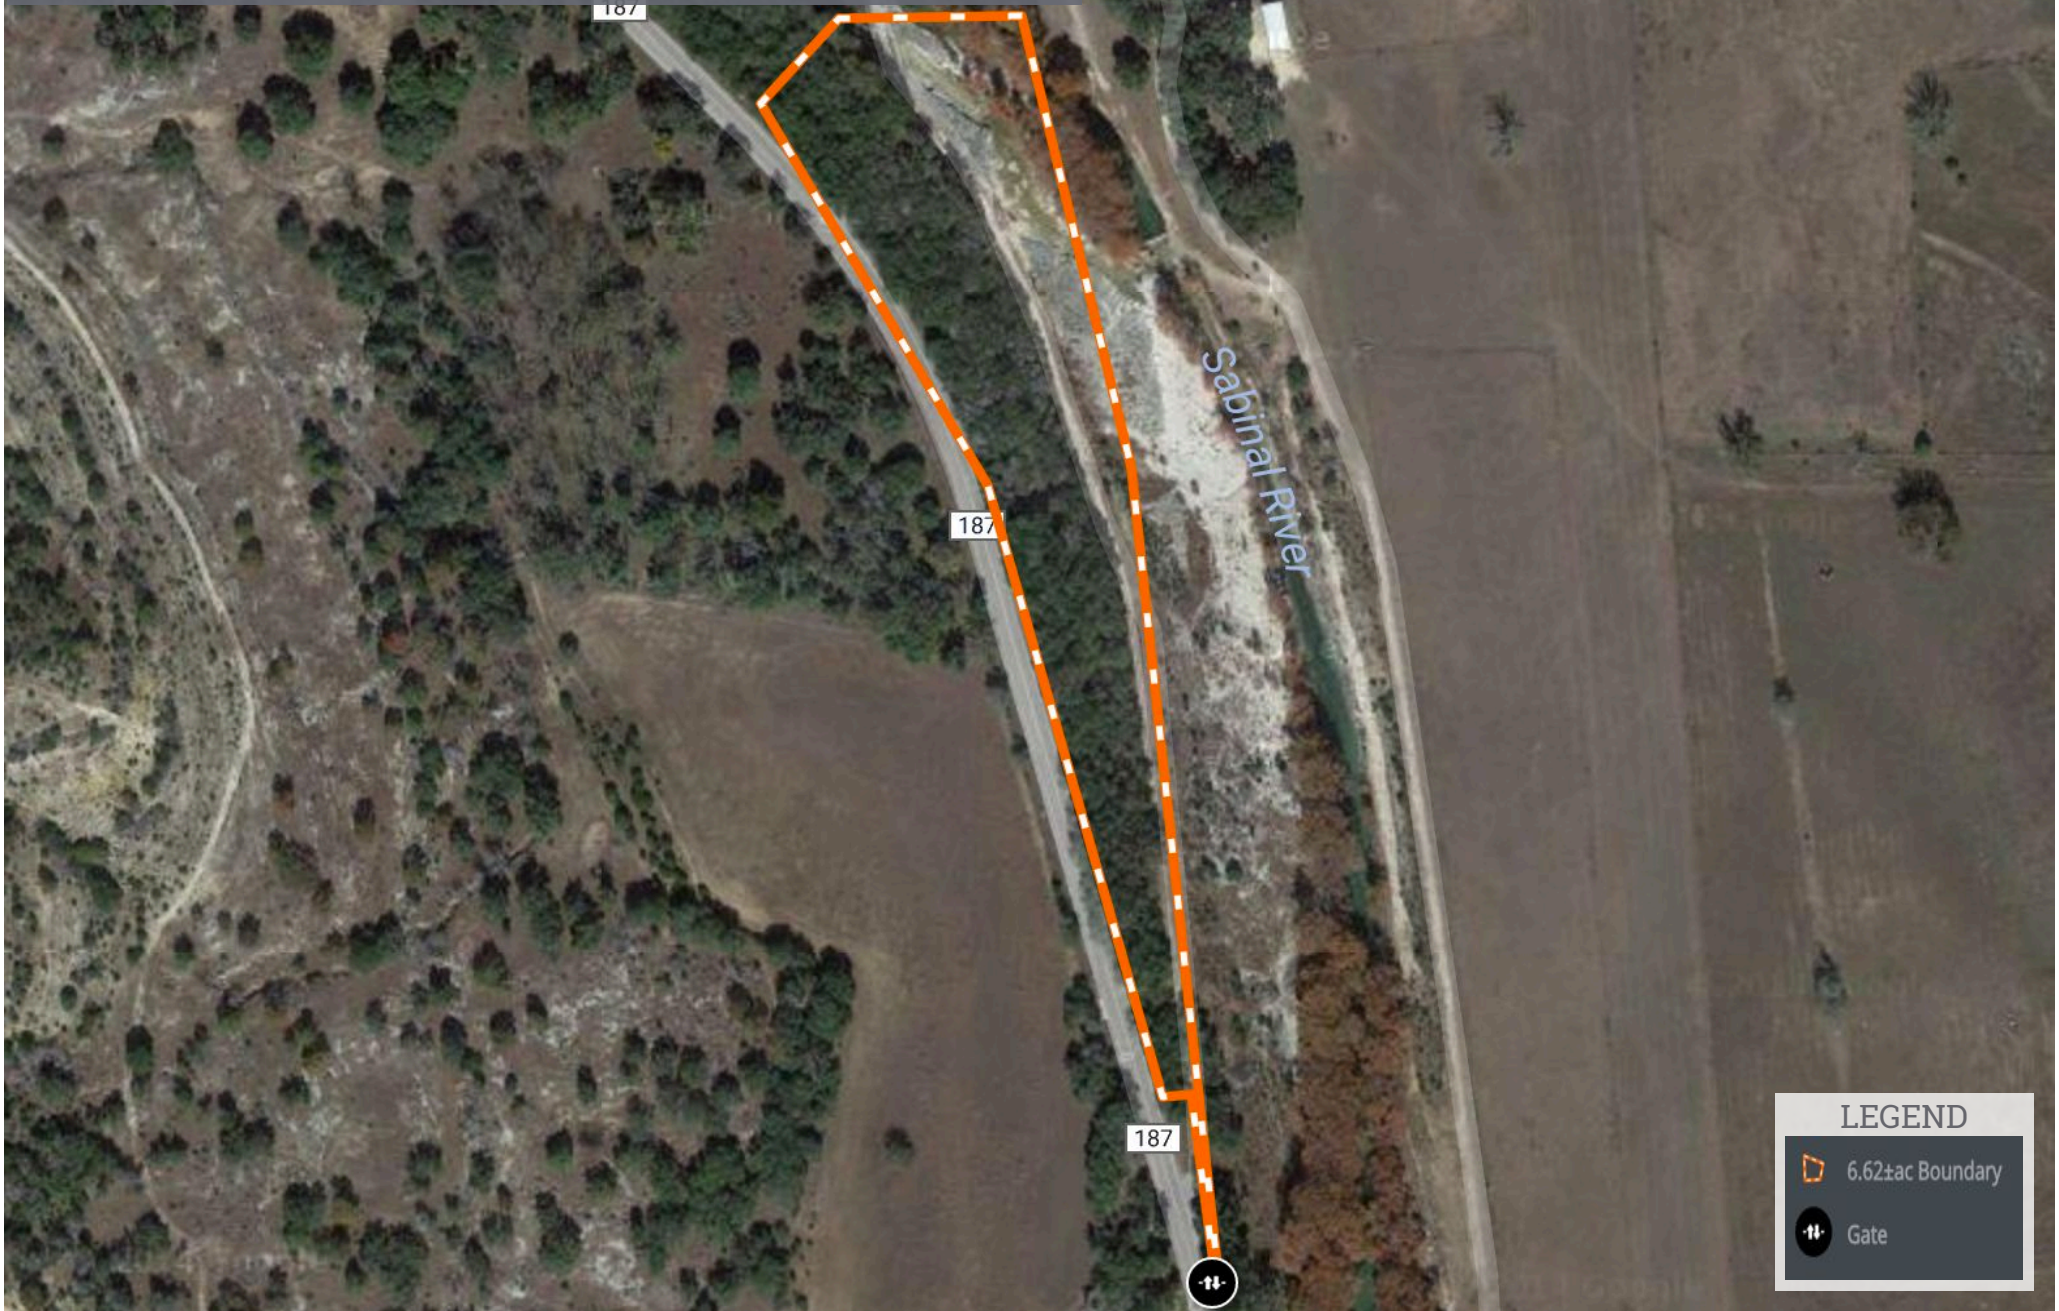

6.62± ACRES

VANDERPOOL, TEXAS • BANDERA COUNTY

LEGEND

-  6.62±ac Boundary
-  Gate

Lines and Acreage on aerial are approximate and may not represent exact boundary lines. Property is subject to survey.

BowndsRealtors.com

Let us show you... Texas'