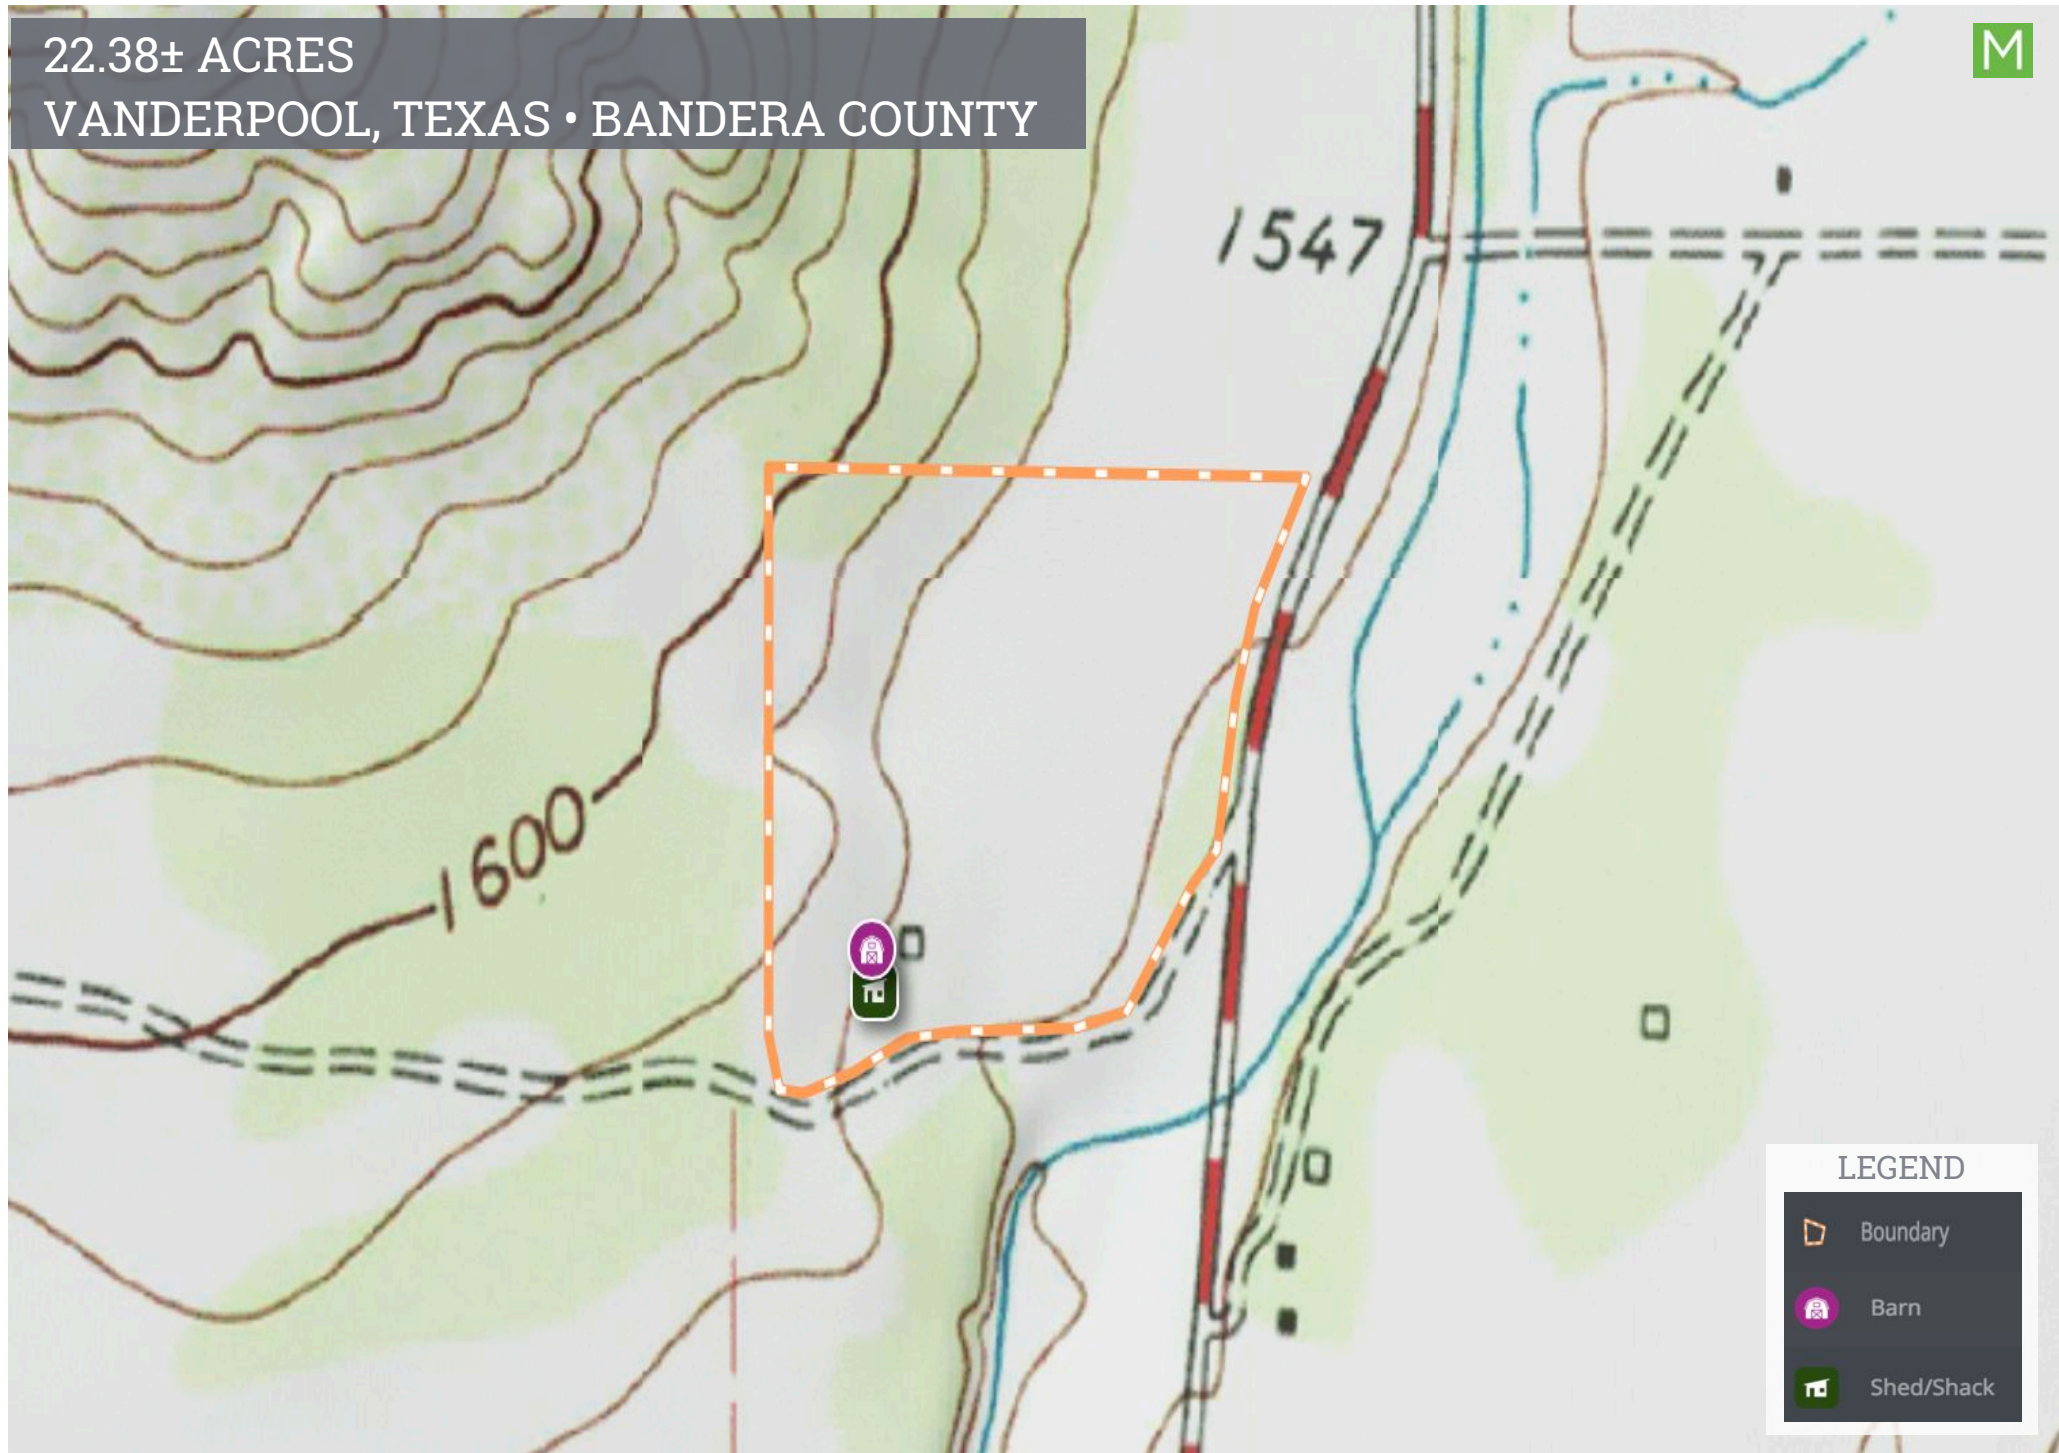

22.38± ACRES
VANDERPOOL, TEXAS • BANDERA COUNTY

LEGEND

- Boundary
- Barn
- Shed/Shack

Lines and Acreage on aerial are approximate and may not represent exact boundary lines. Property is subject to survey.