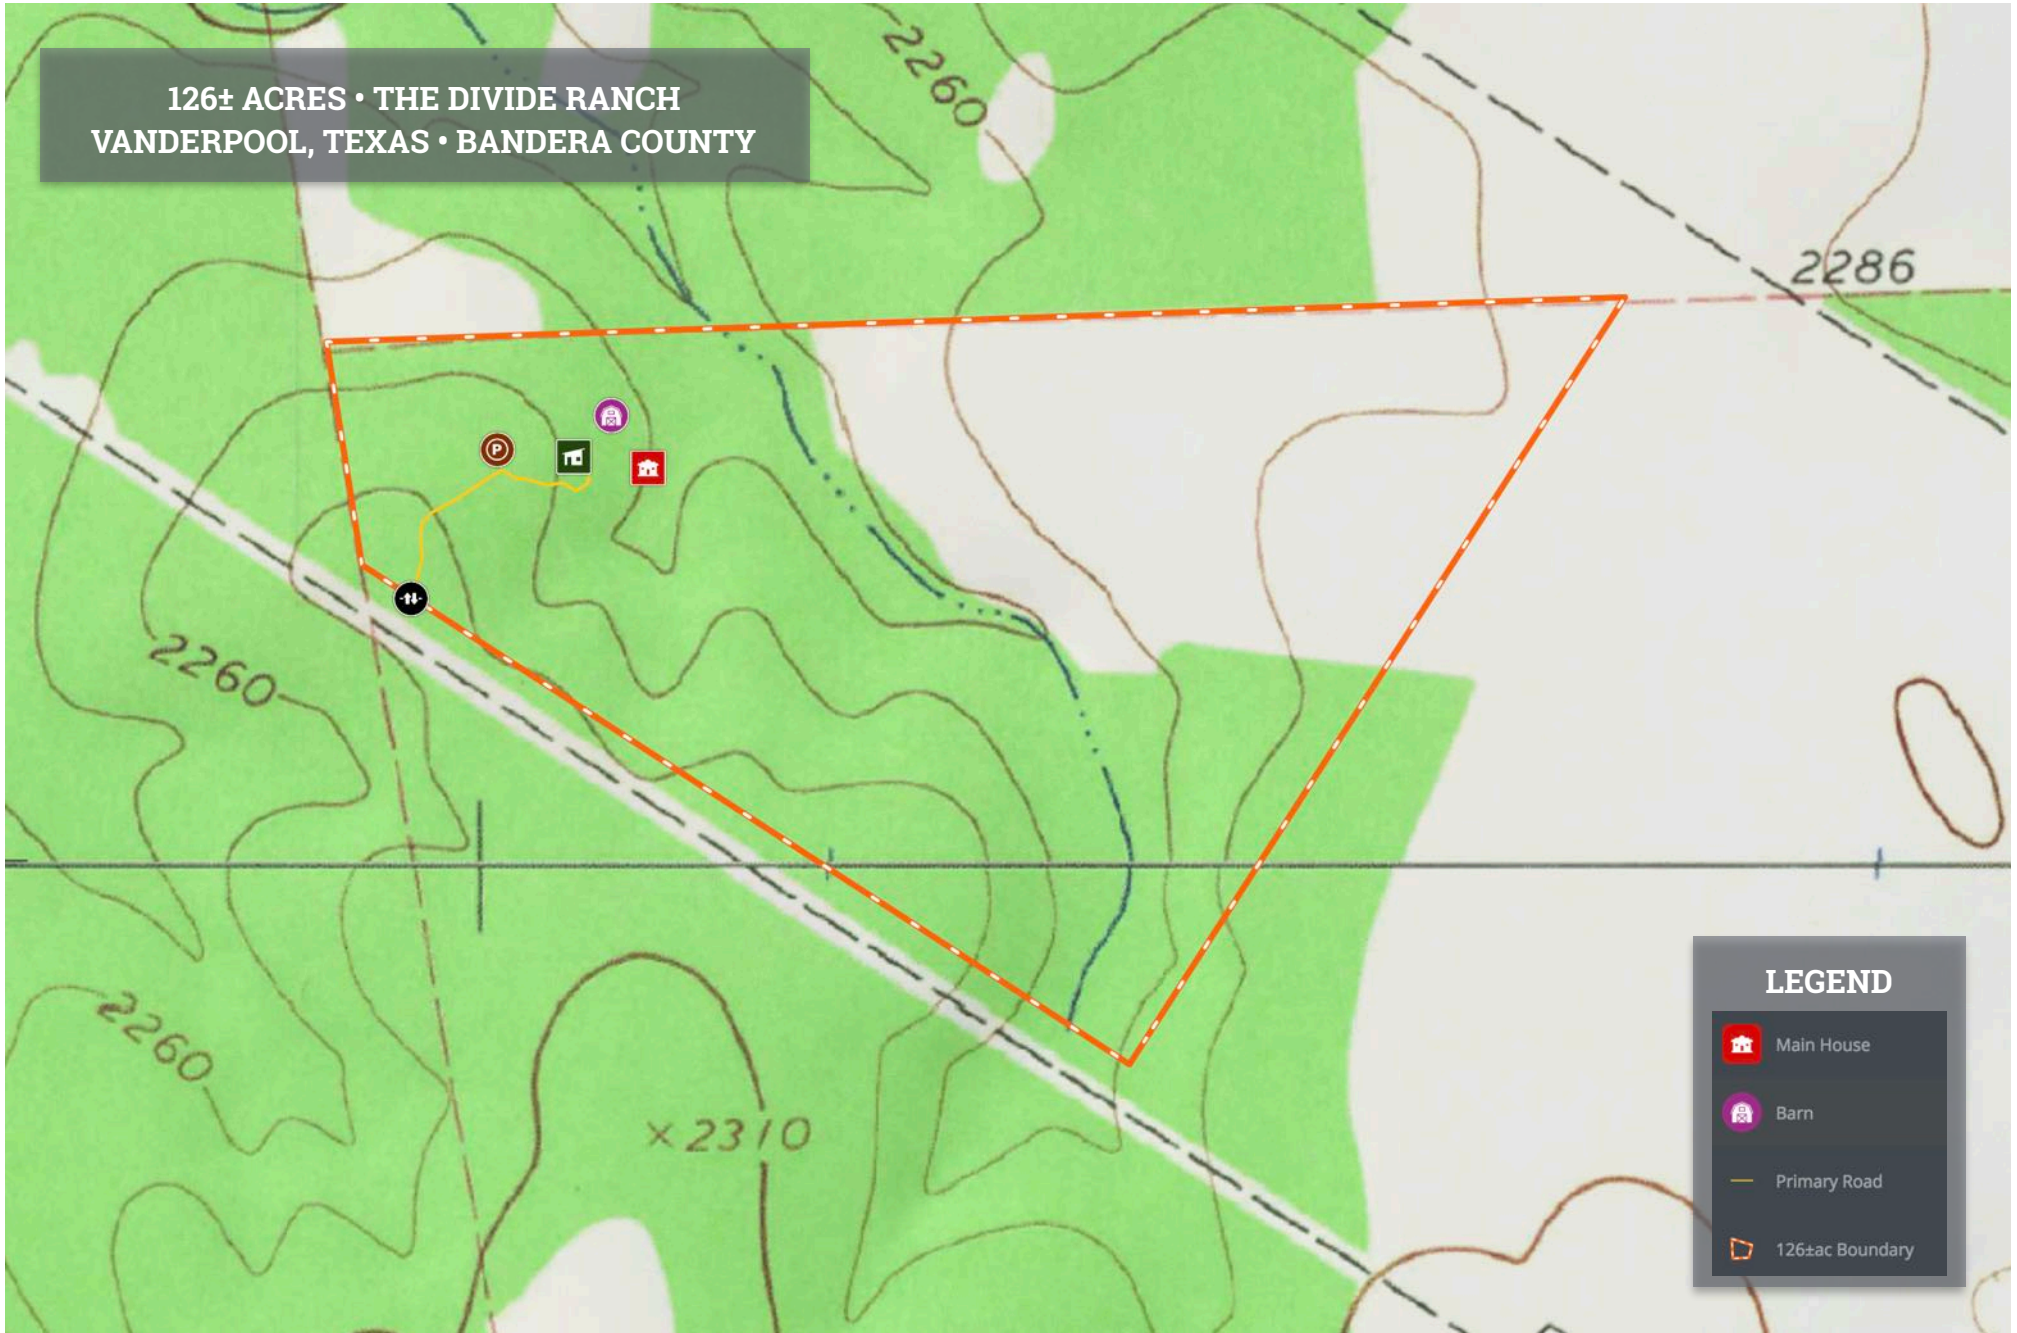

126± ACRES • THE DIVIDE RANCH
VANDERPOOL, TEXAS • BANDERA COUNTY

LEGEND

-  Main House
-  Barn
-  Primary Road
-  126±ac Boundary