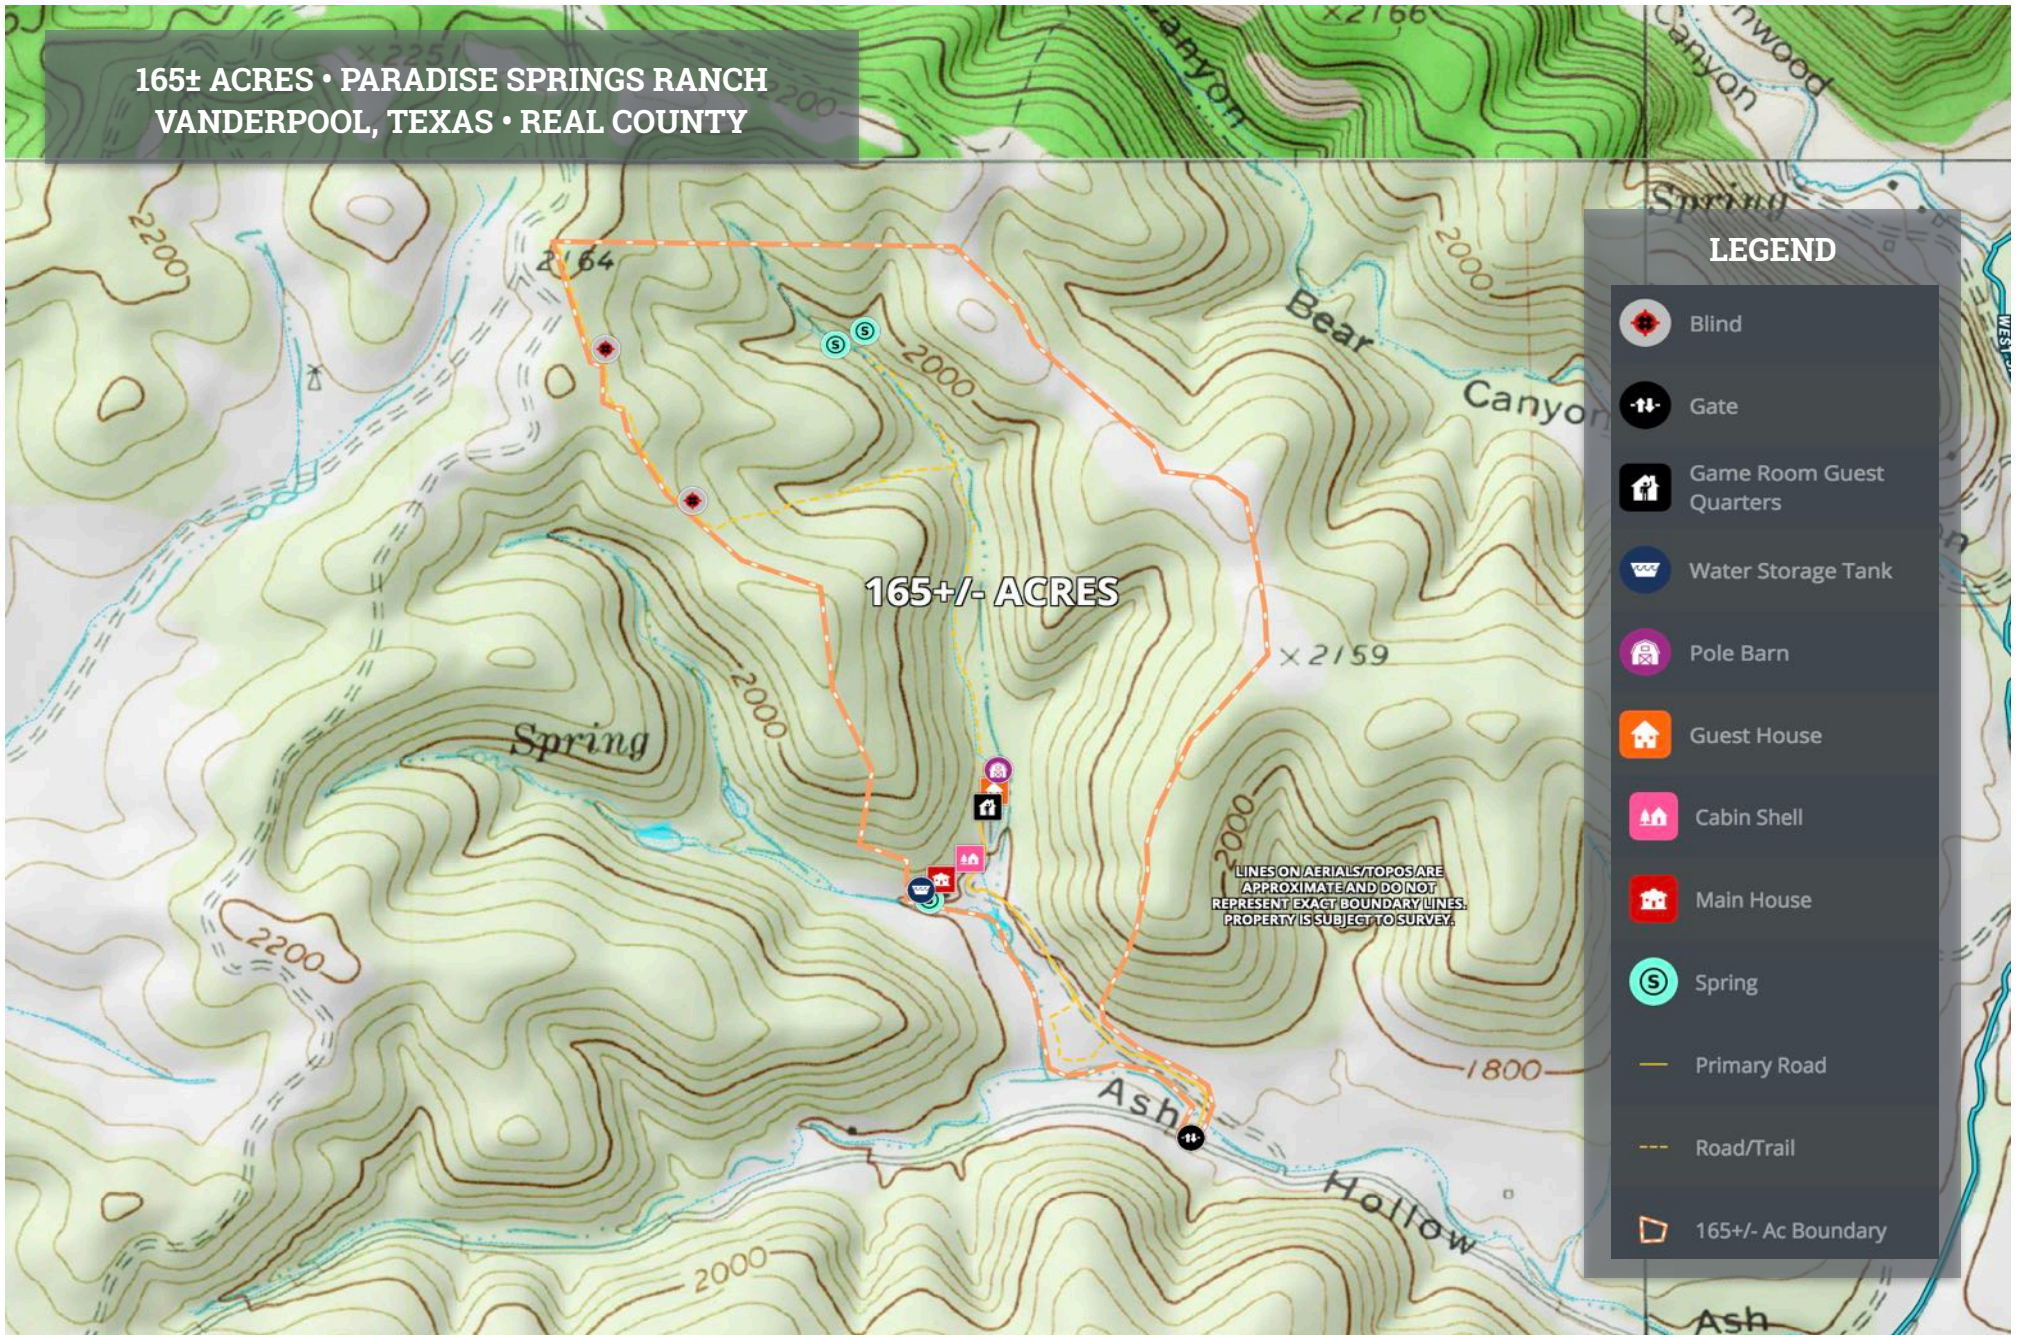

**165± ACRES • PARADISE SPRINGS RANCH
VANDERPOOL, TEXAS • REAL COUNTY**

LEGEND

-  Blind
-  Gate
-  Game Room Guest Quarters
-  Water Storage Tank
-  Pole Barn
-  Guest House
-  Cabin Shell
-  Main House
-  Spring
-  Primary Road
-  Road/Trail
-  165+/- Ac Boundary